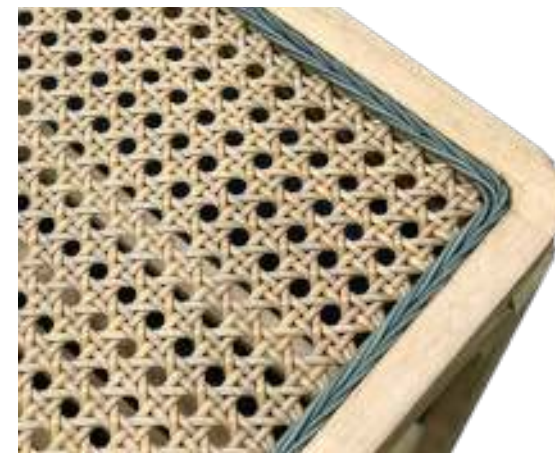

BEIGE

A49 TABLE

W - 100 D - 60 H - 47

SARN TERRACE SET

SARN TERRACE SET

Material :
Teak Wood, Synthetic Rattan

C01 SARN TERRACE SET

W - 56 D - 45 H - 60