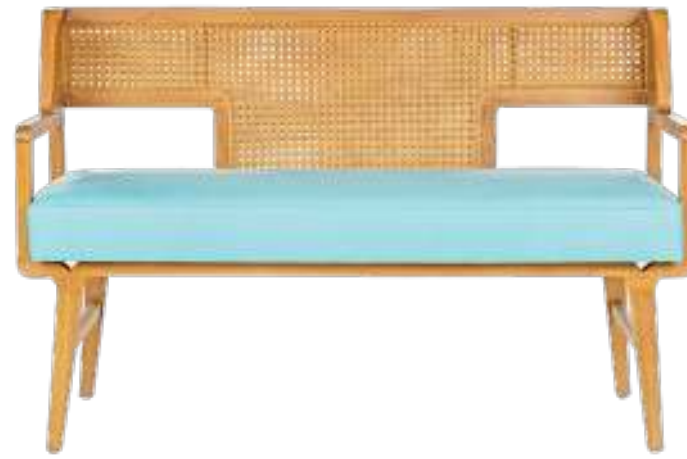

A45 SOFA

W - 122 D - 54 H - 80