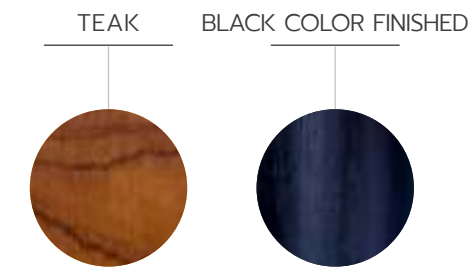

CORDELIA LOUNGE MATERIALS & COLORS

FRAME MATERIALS