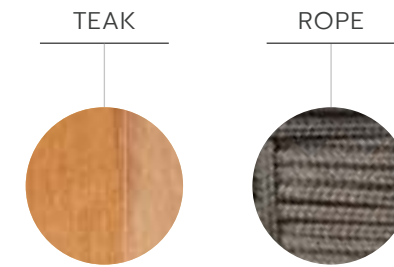

FRAME MATERIALS

REEL TWIN CHAIR 02

Material :
Teak Wood Frame

Rope :
6 mm, Dark Grey Color

REEL TWIN CHAIR 02 MATERIALS & COLORS

FRAME MATERIALS

REEL TWIN CHAIR 02

CHAIR W - 130 L - 120 H - 90

SHERFIELD STACKING CHAIR

Material :
Teak Wood Frame

Rope :
6 mm, Dark Grey Color

SHERFIELD STACKING CHAIR

CHAIR W - 54 L - 57 H - 80

SHERFIELD STACKING CHAIR MATERIALS & COLORS

FRAME MATERIALS

NATURAL MODERN